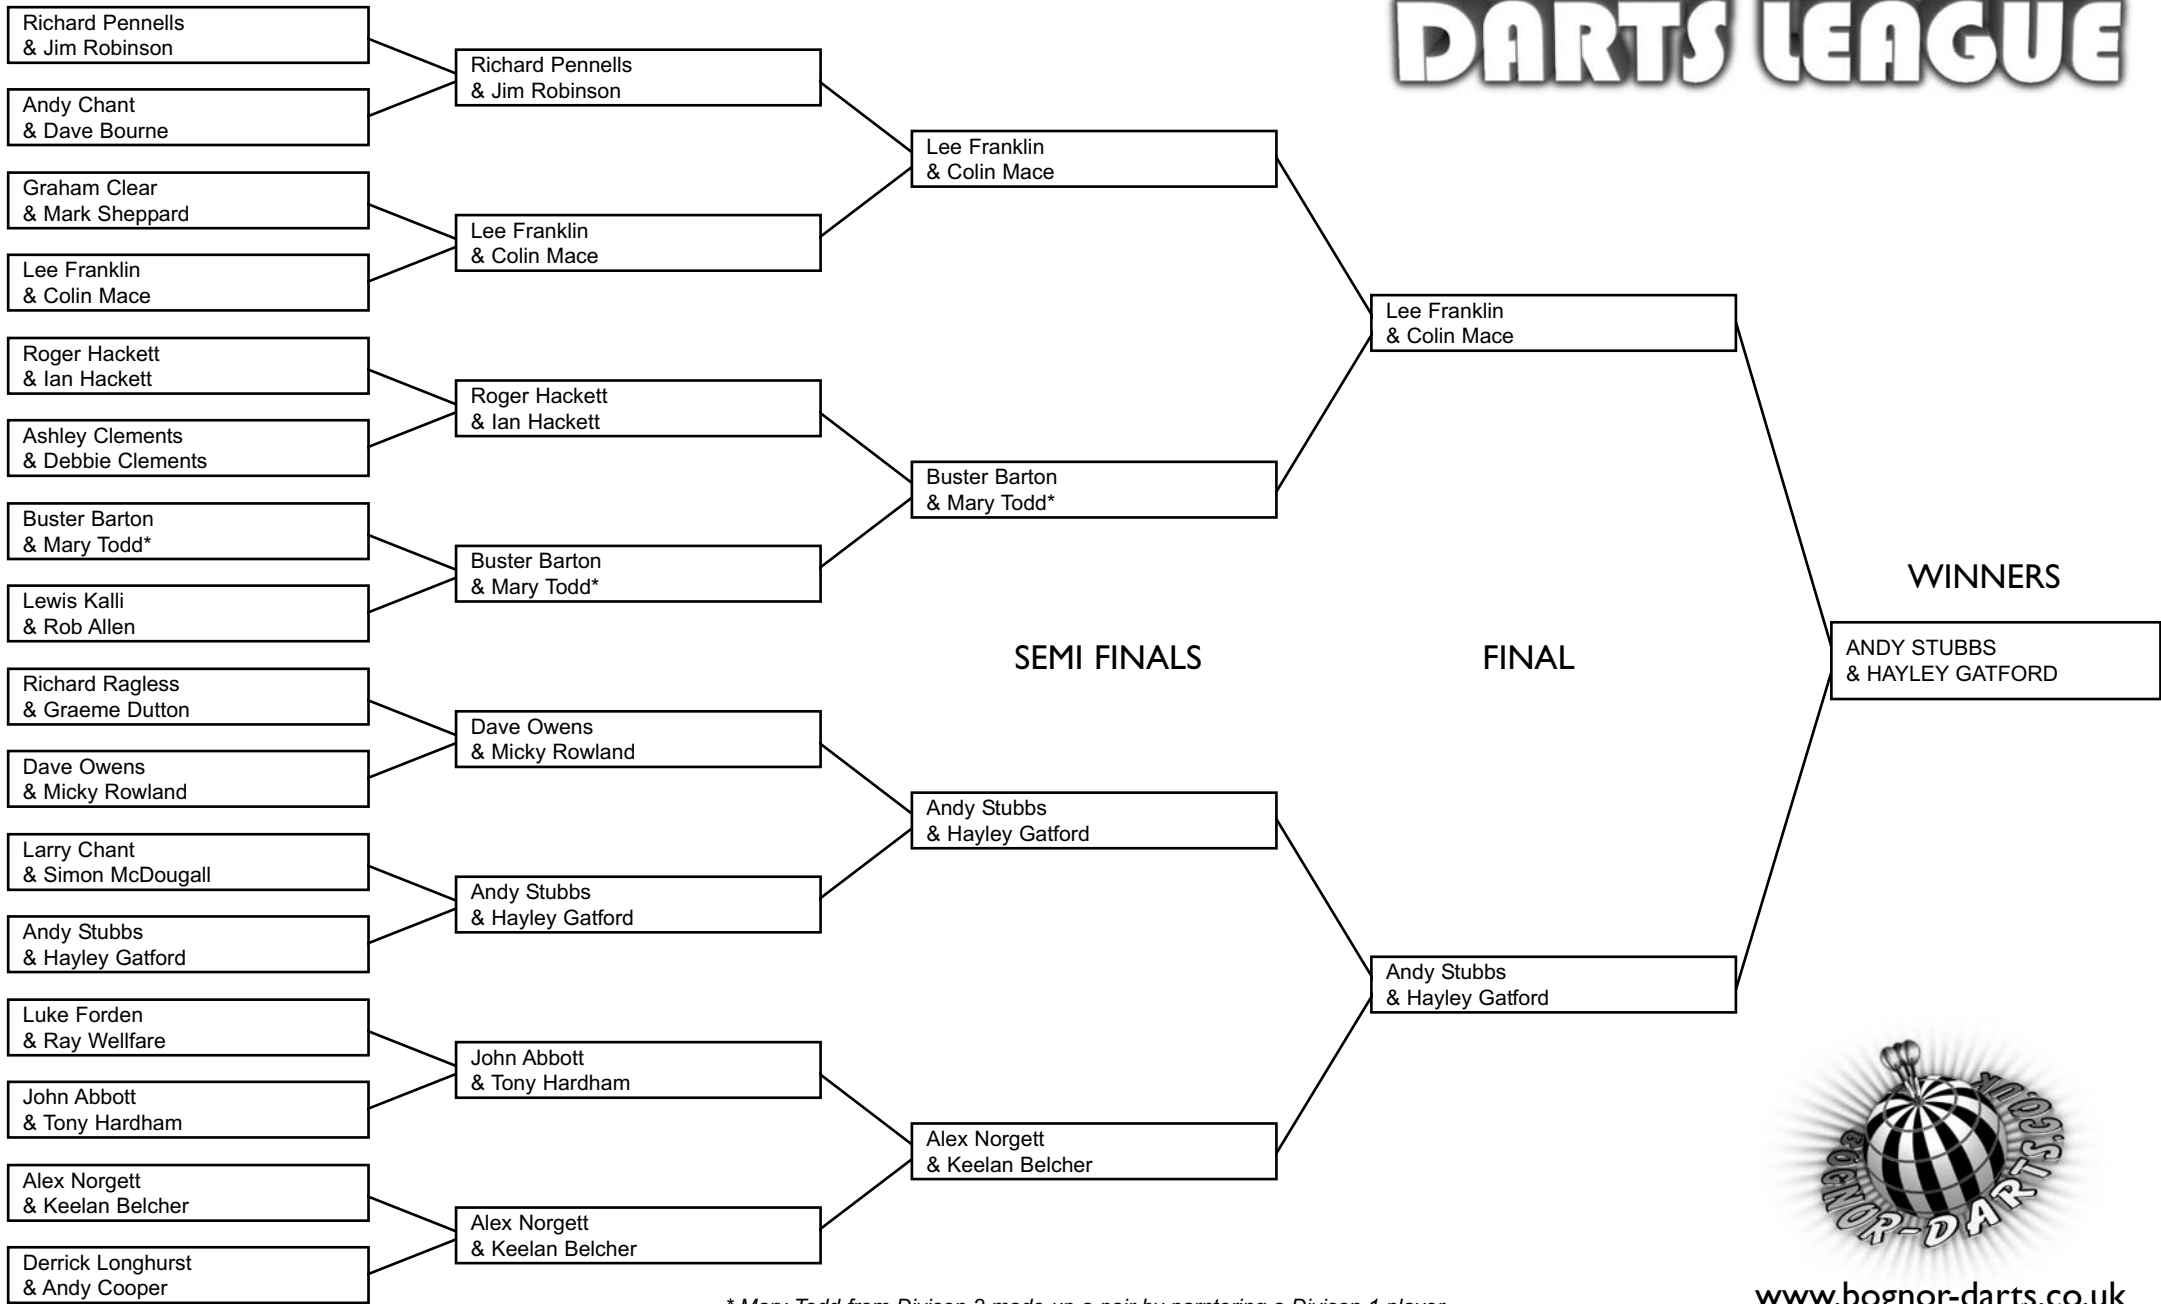

# DIVISION I PAIRS KNOCKOUT RESULTS 2015/2016

\* Mary Todd from Division 2 made up a pair by partnering a Division 1 player