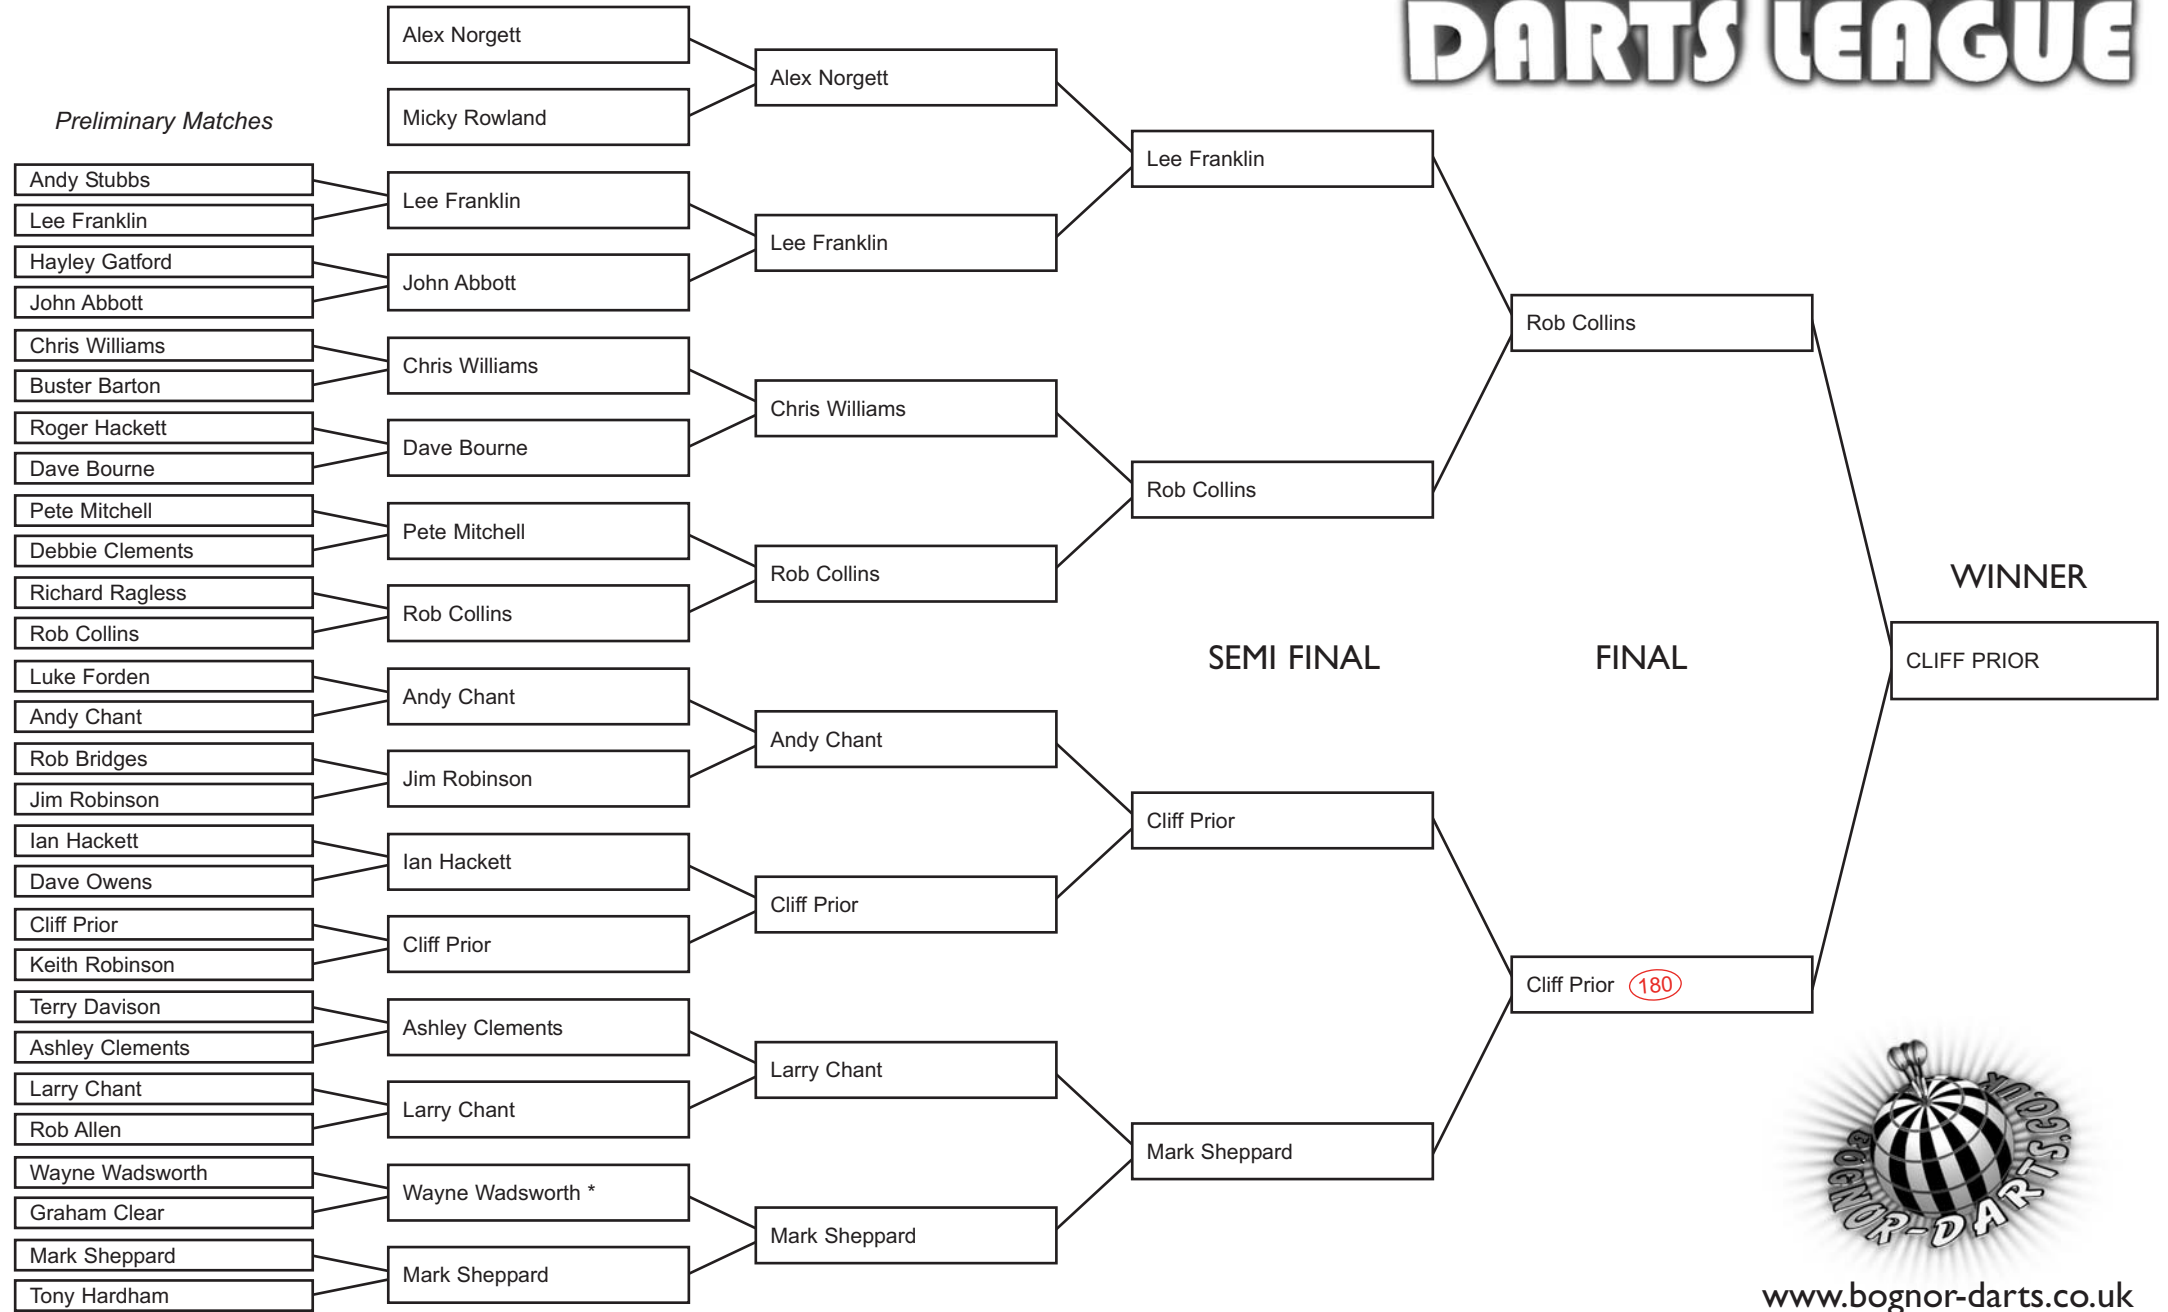

2015/2016 DIVISION I SINGLES KNOCKOUT RESULTS

* Player forfeited match - opponent went through by default