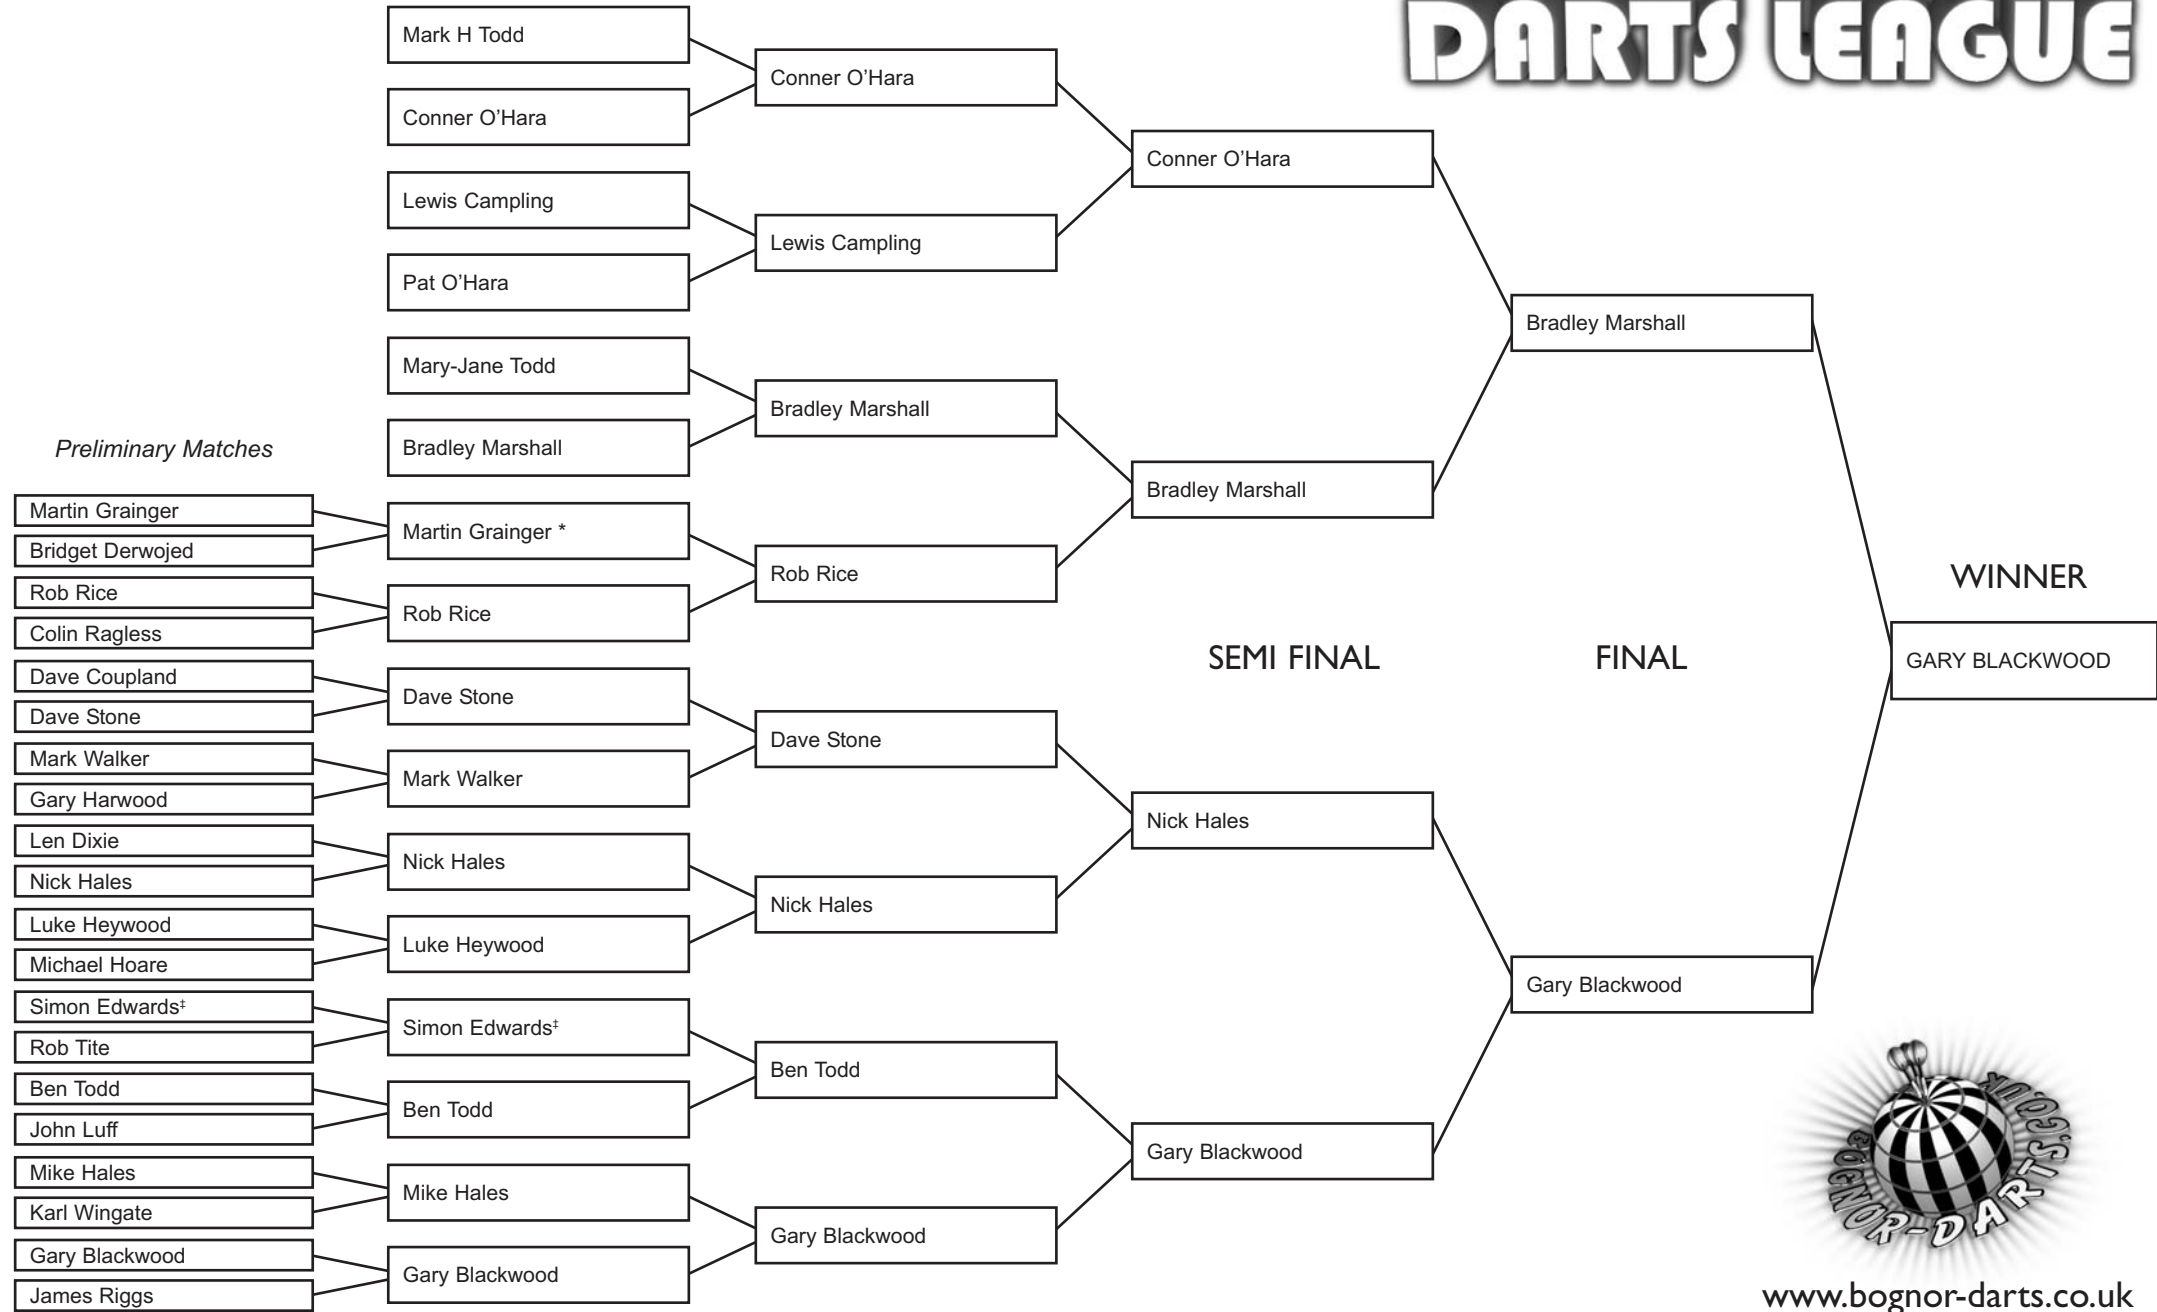

# 2015/2016 DIVISION 2 SINGLES KNOCKOUT RESULTS

† Player placed in wrong division by mistake

\* Player forfeited match - opponent went through by default