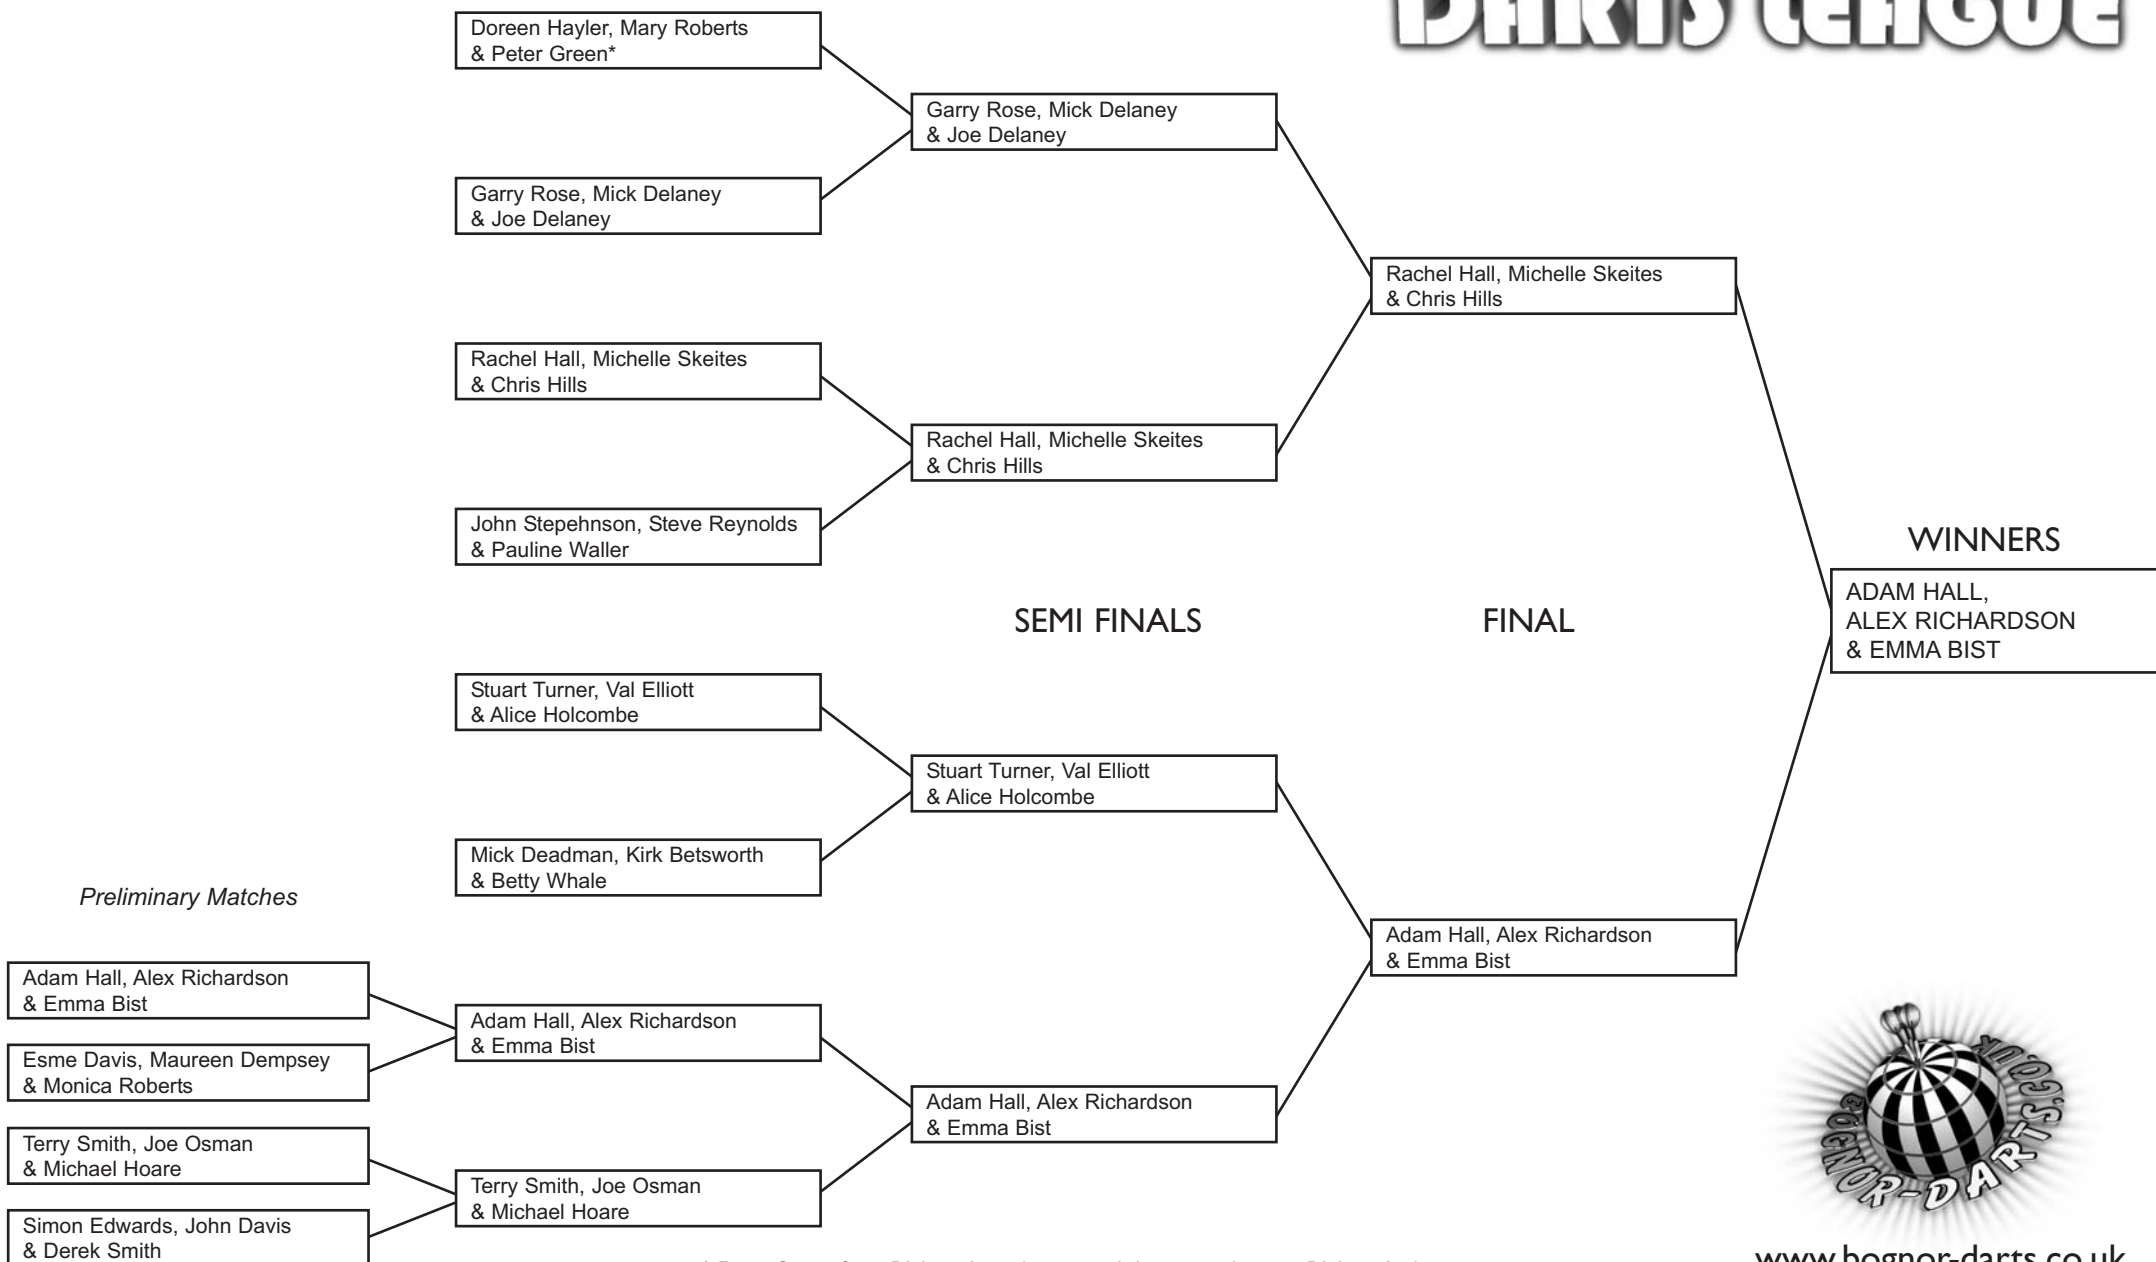

DIVISION 3 TREBLES KNOCKOUT RESULTS 2015/2016

* Peter Green from Division 2 made up a pair by partnering two Division 3 players