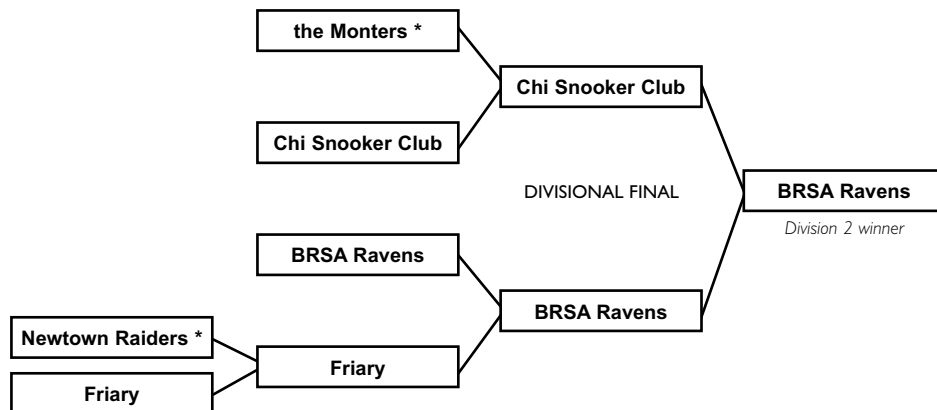

DIVISION 2 MATCHES