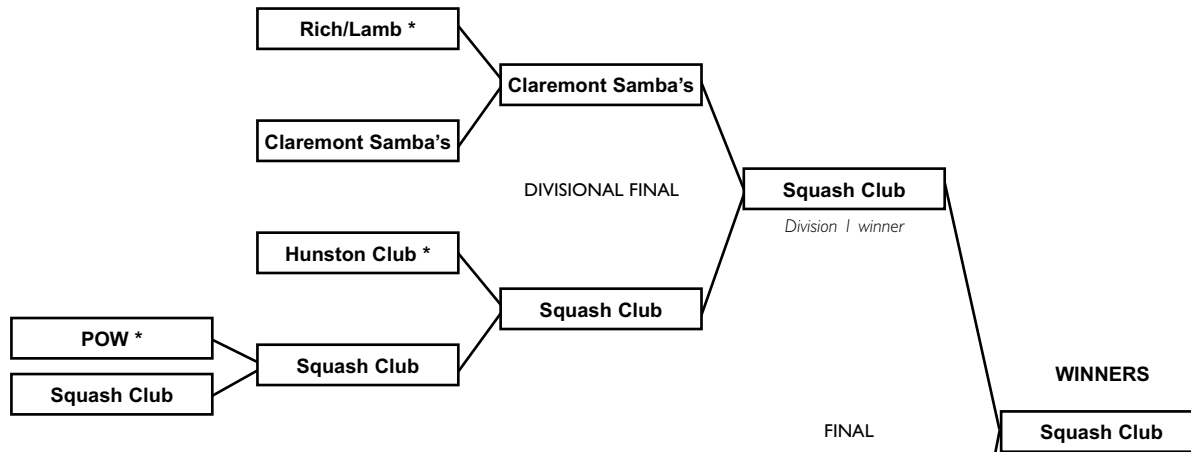

DIVISION 1 MATCHES