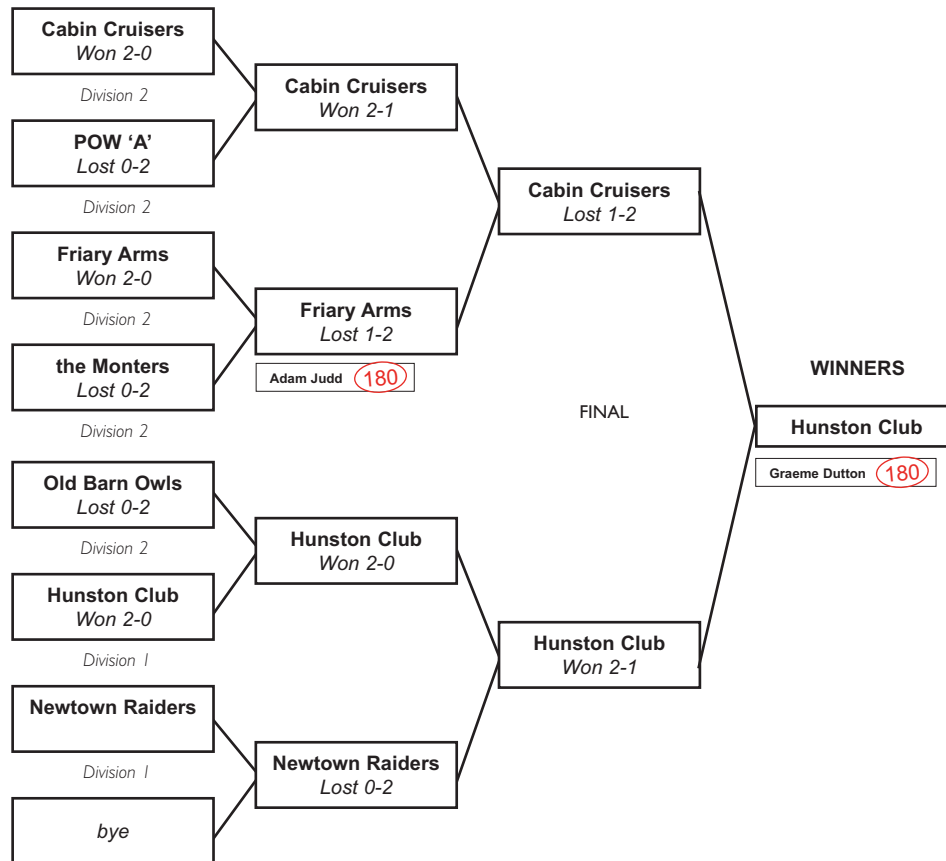

www.bognor-darts.co.uk

DOUBLE IN DOUBLE OUT TUESDAY NIGHT DARTS LEAGUE

2016/2017 TEAM KNOCKOUT RESULTS

No Shows from - Div 1 - Chi Snooker Club, Claremont Samba's, Neptune, POW 'B' - Div 2 - Wheatsheaf
With only 2 teams from Div 1 making an appearance it was agreed that all teams would go in one draw, and not play divisional.

'PETE MAY' KNOCKOUT

(1001 - BEST OF 3)

CONSOLATION KNOCKOUT

(1st Match Losers) (1001 - 1 LEG)