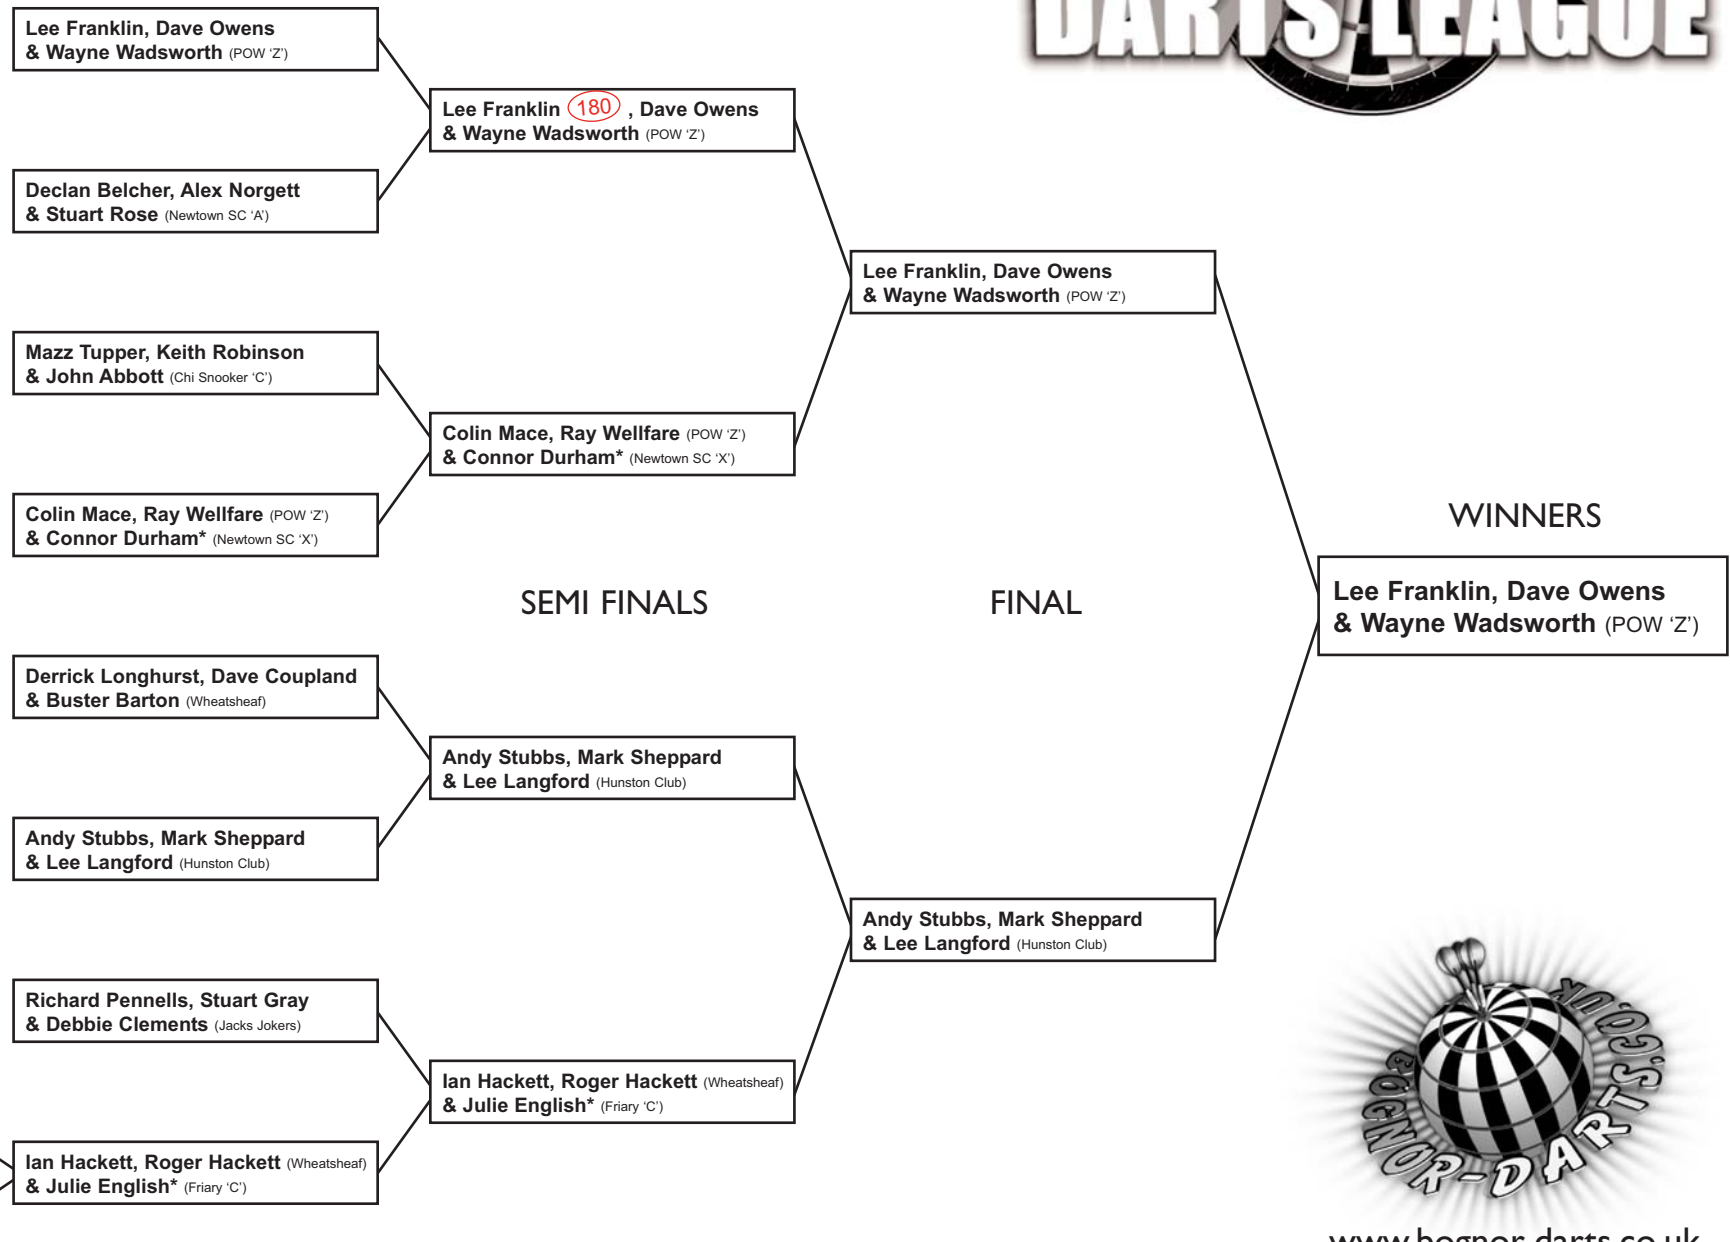

2015 DIVISION I TREBLES KNOCKOUT RESULTS

* = moved up to different division due to partnering two division 1 players